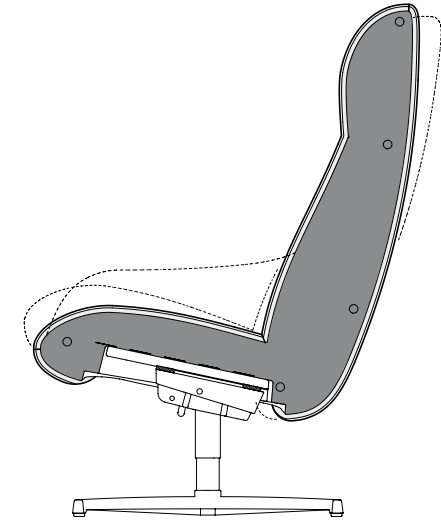

TECHNICAL DATA

ROLF BENZ MEG

**ROLF
BENZ**

- Metal internal frame with an integrated rotation and adjustment function for stepless height adjustment and a swing fitting for a stepless relaxed position that is easily lockable and inclined.
- Webbing support
- Seat and back with foam moulded metal inner frame
- Cover quilted underneath with non-woven polyester
- Cross foot, metal:
 - Fine-grain aluminium, powder-coated, matt RAL 9017 Traffic black
- Star base, metal, optionally (for an additional charge):
 - Fine-grain steel, powder-coated, matt RAL 9017 Traffic black
 - High-gloss chrome steel

! High-quality, casual upholstery that forms waves/leaves indentations that are typical of the material. All measurements are approximate.

**ROLF
BENZ**