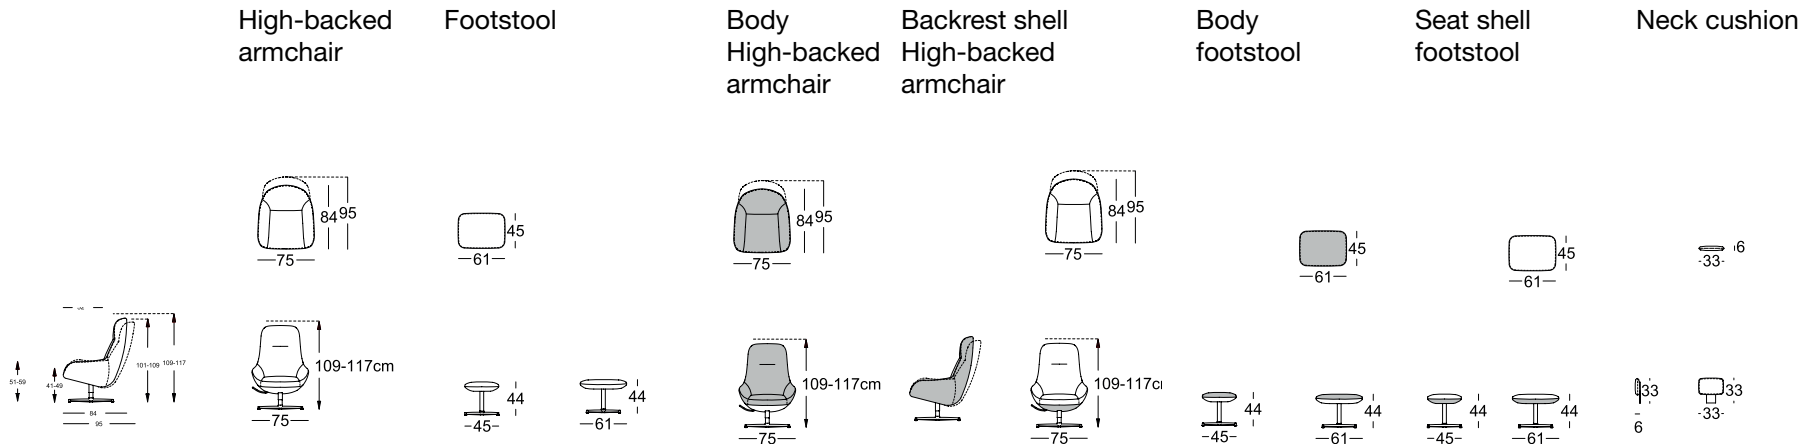

TECHNICAL DATA

ROLF BENZ MEG

**ROLF
BENZ**

- Metal internal frame with an integrated rotation and adjustment function for stepless height adjustment and a swing fitting for a stepless relaxed position that is easily lockable and inclined.
- Webbing support
- Seat and back with foam moulded metal inner frame
- Cover quilted underneath with non-woven polyester
- Cross foot, metal:
 - Fine-grain aluminium, powder-coated, matt RAL 9017 Traffic black
- Star base, metal, optionally (for an additional charge):
 - Fine-grain steel, powder-coated, matt RAL 9017 Traffic black
 - High-gloss chrome steel

! High-quality, casual upholstery that forms waves/leaves indentations that are typical of the material. All measurements are approximate.

**ROLF
BENZ**