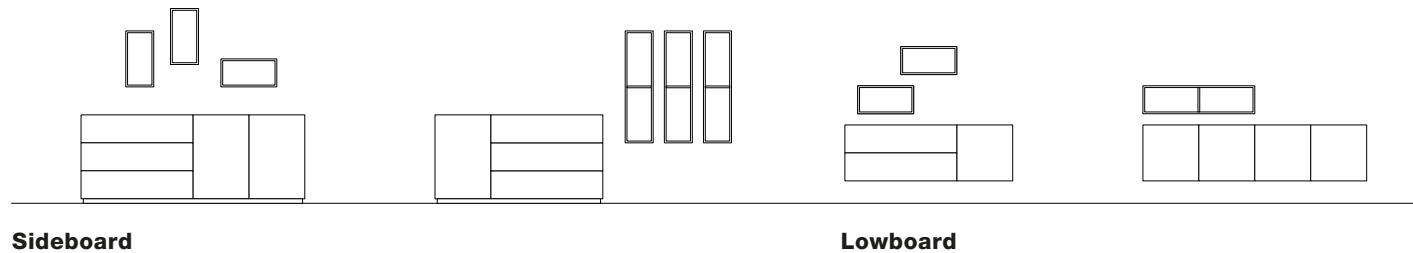

Finish:

14 basic colours (matt finish), natural oak, black oak, American walnut.

Leg versions/Wall-mounted:

Wall-mounted vertical or horizontal

Examples