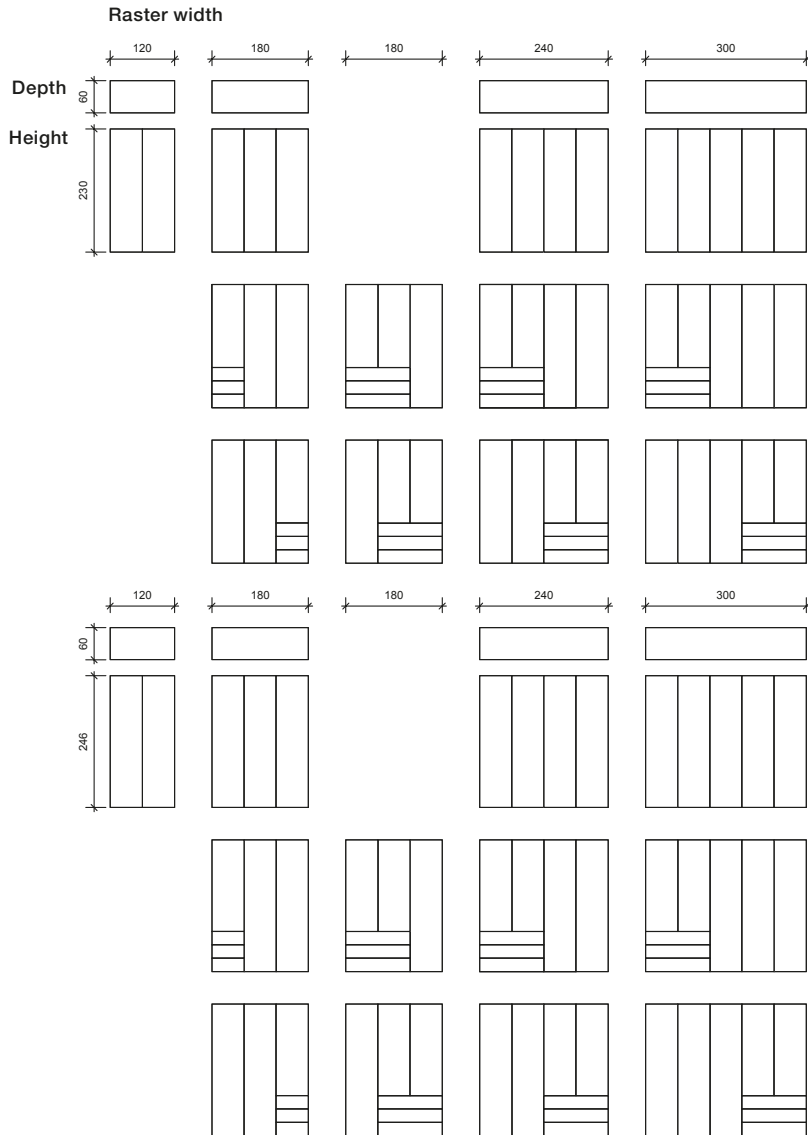

Versions:

Free-standing or built-in cabinet with panel.
Optional: Width/height reduction, rear panel section.

Finish:

Body: 14 basic colours (matt or outer sides in high-gloss finish).
Front colour: 14 basic colours (matt or high-gloss finish).
External drawers: 14 basic colours (matt or high-gloss finish), natural oak, black oak, American walnut.

Width: 120 or 180 (actual 179 cm)
or 240 (actual 238 cm)
or 300 cm (actual 297 cm)
Height: 230 or 246 cm
Depth: 64 cm