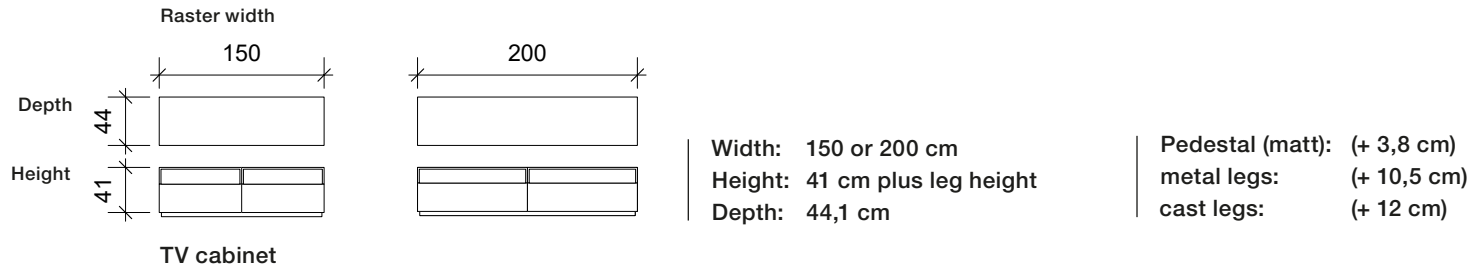

Finish:

Body: 14 basic colours (matt finish).

External drawers: 14 basic colours (matt finish), natural oak, black oak, American walnut.

Leg versions:

Pedestal, metal legs, cast legs.

Description:

Upper part as a storage compartment.

Lower part as a drawer.

The middle side in the storage compartment is set back 15 cm, to allow the central use of a soundboard.

Insertion plate

Insertion plate for TV board in width 150 or 200 cm

Finish: 14 basic colours (matt or high-gloss finish), natural oak, black oak, American walnut, ceramic Calacatta smooth, ceramic Emperador Extra, Optiwhite glass.

Tray

Size: width 30/depth 42 cm

Finish: 14 basic colours (matt finish), natural oak, black oak, American walnut.