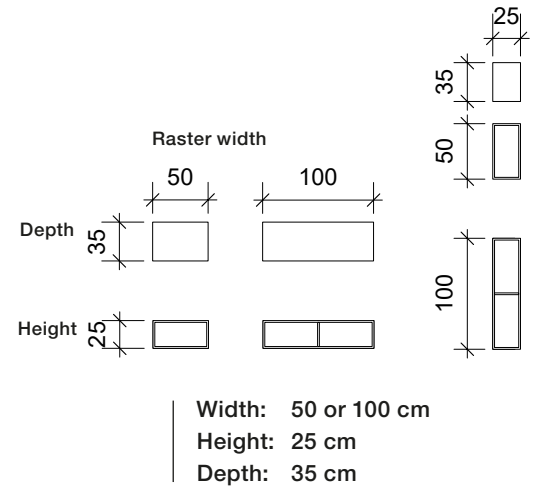

Finish:

14 basic colours (matt finish), natural oak, black oak, American walnut.

Leg versions/Wall-mounted:

Wall-mounted vertical or horizontal