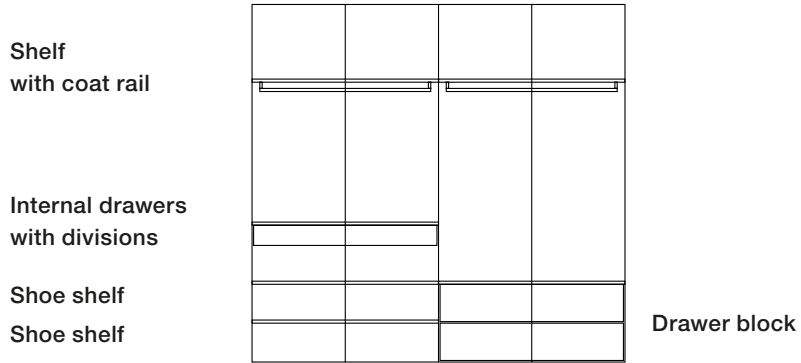

**Wardrobe compartment,
example 1**