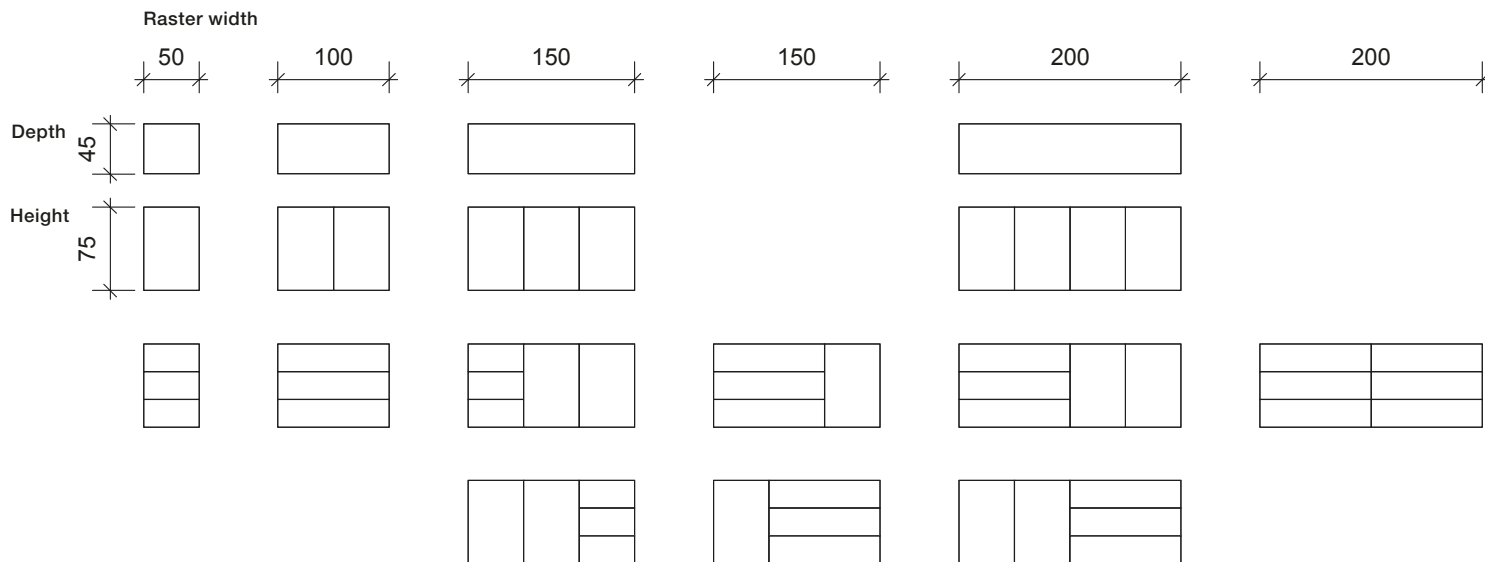

New modular furniture | Rolf Benz STRETTO | Living | Sideboard

Finish:

Body: 14 basic colours (matt or high-gloss finish).

Front colour: 14 basic colours (matt or high-gloss finish).

External drawers: 14 basic colours (matt or high-gloss finish – high-gloss finish only available when a drawer and door combination is used), natural oak, black oak, American walnut.

Leg versions/Wall-mounted:

Wall-mounted.

Pedestal in body colour matt finish.

Sabre feet (not available for width 50 cm) in body colour matt finish.

Cast feet in body colour matt finish.

Width: 50 (actual 51 cm) or 100 (actual 101 cm) or 150 or 200 cm

Height: 75 cm (actual 75,2 cm) plus leg height*

Pedestal (matt) (+ 3,8 cm)

metal legs (+ 10,4 cm)

cast legs (+ 12 cm)

Depth: 44,1 cm

**ROLF
BENZ**