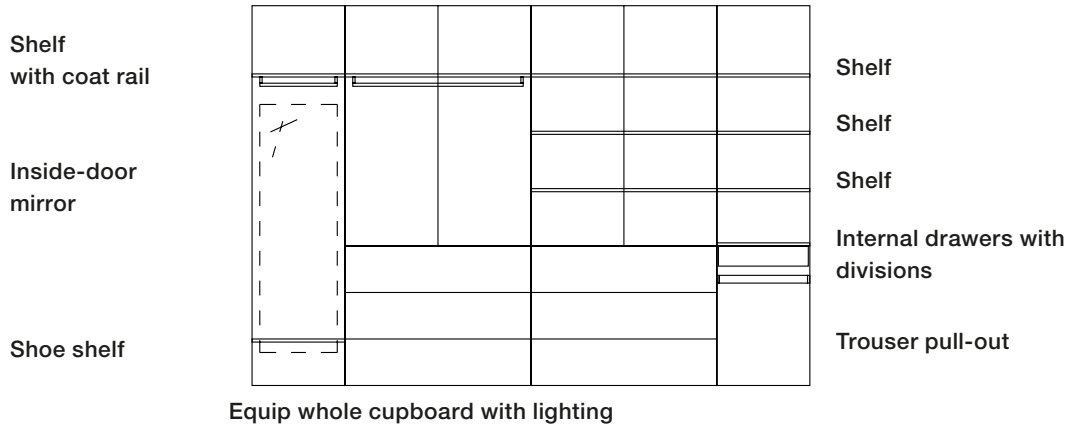

**Wardrobe compartment,
example 2**