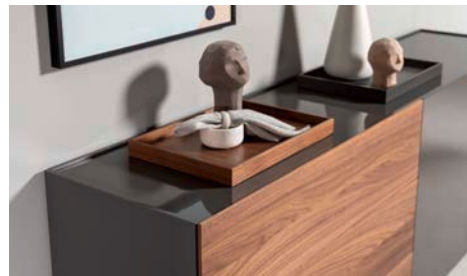

| 4. Choose the accessories and shelves