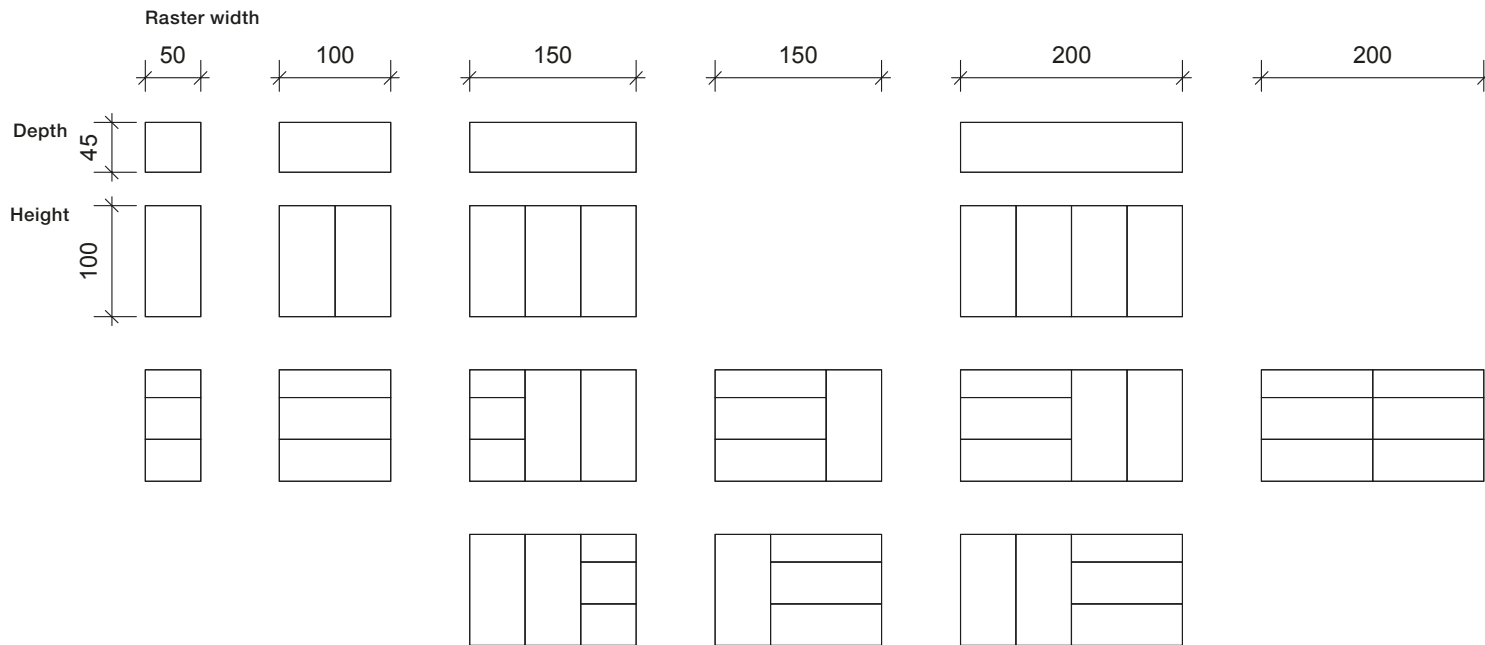

Height: 75 cm (actual 75,2 cm) plus leg height*

Pedestal (matt) (+ 3,8 cm)

metal legs (+ 10,4 cm)

cast legs (+ 12 cm)

Depth: 44,1 cm

**ROLF
BENZ**

**ROLF
BENZ**

New modular furniture | Rolf Benz STRETTO | Living | Highboard