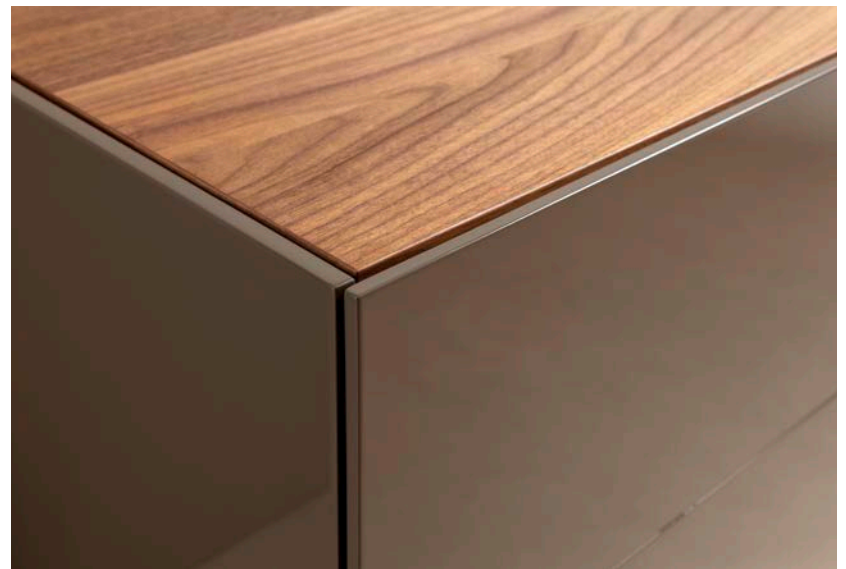

New modular furniture | Rolf Benz STRETTO | Living | Lowboards