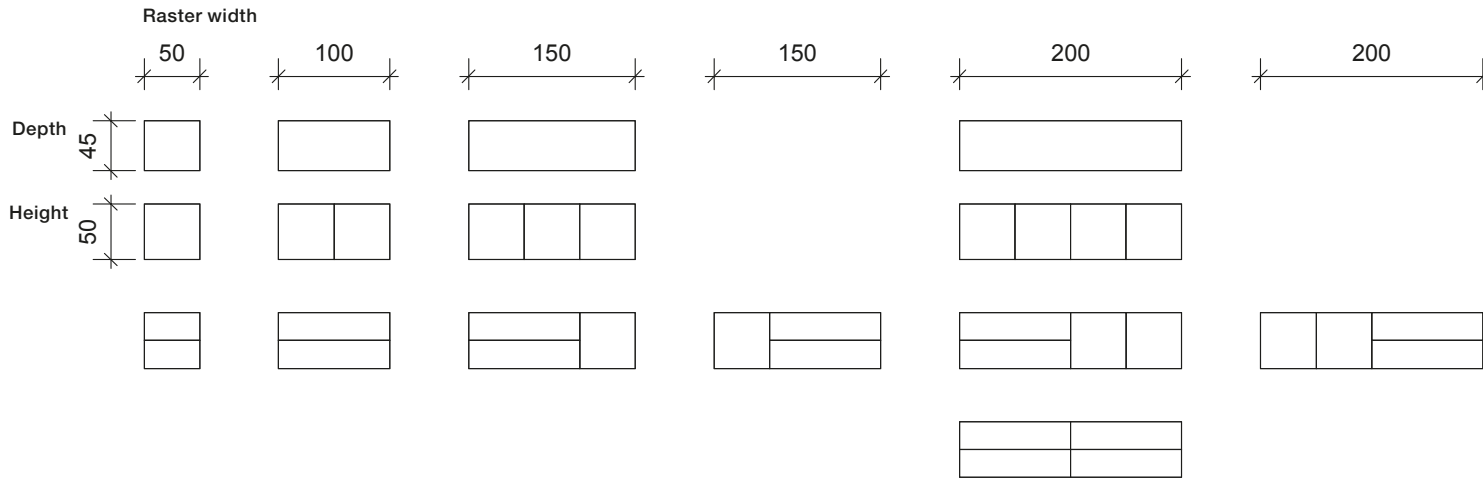

| 4. Choose the accessories and shelves

New modular furniture | Rolf Benz STRETTO | Living | Lowboards

**ROLF
BENZ**

New modular furniture | Rolf Benz STRETTO | Living | Lowboards

Width: 50 (actual 51 cm) or 100 (actual 101 cm) or 150 or 200 cm