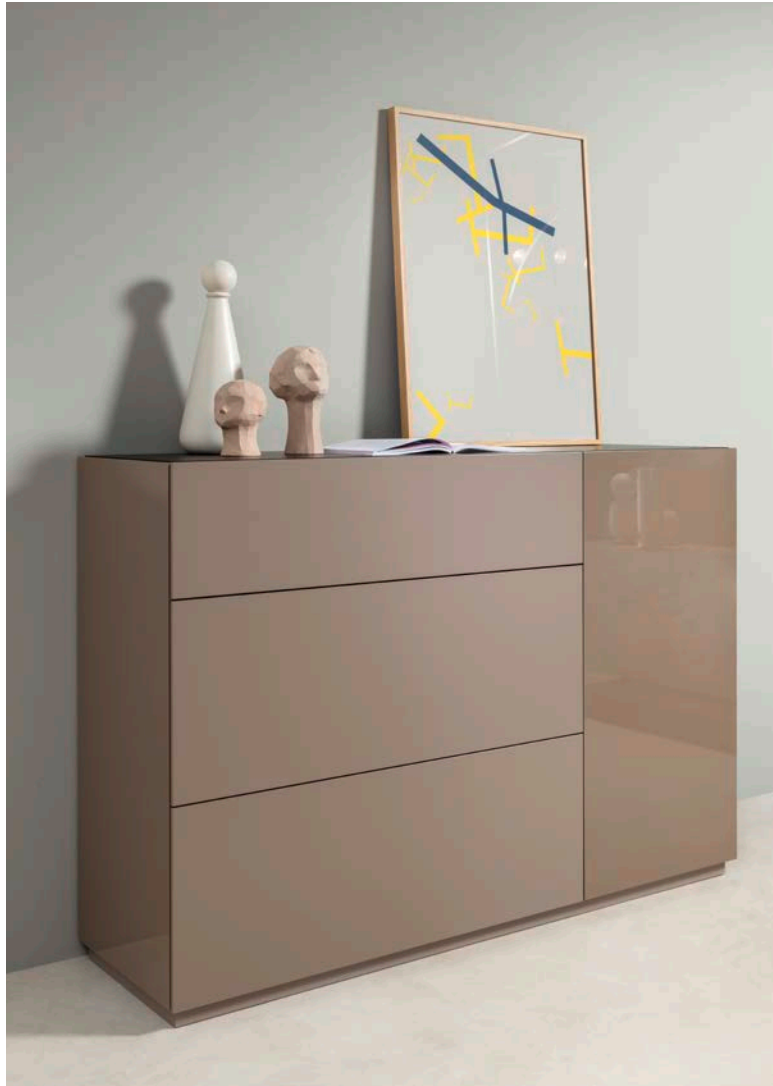

Leg versions/Wall-mounted:

Wall-mounted.

Pedestal in body colour matt finish.

Sabre feet (not available for width 50 cm) in body colour matt finish.

Cast feet in body colour matt finish.

Width: 50 (actual 51 cm) or 100 (actual 101 cm) or 150 or 200 cm

Height: 75 cm (actual 75,2 cm) plus leg height*

Pedestal (matt) (+ 3,8 cm)

metal legs (+ 10,4 cm)

cast legs (+ 12 cm)

Depth: 44,1 cm

**ROLF
BENZ**

**ROLF
BENZ**

New modular furniture | Rolf Benz STRETTO | Living | Highboard