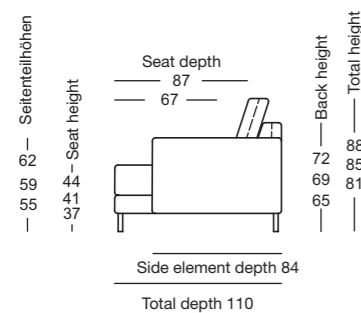

Upholstered bench element

Back cushion

Back cushion

Back cushion low

Back cushion with rol

High back cushion with rol

Adjustable high back cushion with rol

Upholstered cushion

Side element short / narrow or wide