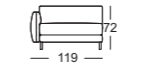

K-ASO NUVOLA/SB 105*