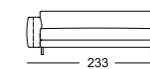

- // Seat heights options:
  - › 37 cm (only available with plastic base)
  - › 41 cm (only available with cast aluminium base)
  - › 44 cm (only available with cast aluminium base)
- // Cast foot metal, options:
  - › Smooth aluminium, powder-coated, matt:
    - RAL 9017 Traffic black
    - RAL 7022 Umbra grey
    - Marrone metallic
- // Plastic
  - ! Due to the way the furniture is designed, and its comfort level, some wrinkles and sitting pressure indentations are inevitable, even in top quality Rolf Benz upholstered furniture. All dimensions are approximate and may deviate by up to around 4 cm, or even more in individual cases where elements are connected.

K-ASO NUVOLA/SB 147\*

K-ASO NUVOLA/SB 168\*

K-ASO NUVOLA/SB 189\*

K-E-ASO NUVOLA/SB 168\*

K-E-ASO NUVOLA/SB 189\*

K-ASO-PSZ NUVOLA/SB 147\*

K-ASS-PSZ NUVOLA/SB 105\*

K-XL-ASO NUVOLA/SB 105\*