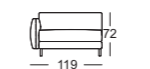

- // Seat heights options:
  - › 37 cm (only available with plastic base)
  - › 41 cm (only available with cast aluminium base)
  - › 44 cm (only available with cast aluminium base)
- // Cast foot metal, options:
  - › Smooth aluminium, powder-coated, matt:
    - RAL 9017 Traffic black
    - RAL 7022 Umbra grey
    - Marrone metallic
- // Plastic
  - ! Due to the way the furniture is designed, and its comfort level, some wrinkles and sitting pressure indentations are inevitable, even in top quality Rolf Benz upholstered furniture. All dimensions are approximate and may deviate by up to around 4 cm, or even more in individual cases where elements are connected.

K-ASO NUVOLA/SB 147\*

K-ASO NUVOLA/SB 168\*

K-ASO NUVOLA/SB 189\*

K-E-ASO NUVOLA/SB 168\*

K-E-ASO NUVOLA/SB 189\*

K-ASO-PSZ NUVOLA/SB 147\*

K-ASS-PSZ NUVOLA/SB 105\*

K-XL-ASO NUVOLA/SB 105\*

K-E-ARB NUVOLA/SB 126\*

K-E-ARB NUVOLA/SB 147\*

K-E-ARB NUVOLA/SB 168\*

\*These elements are only shown in the left version. They are also available in the right version.

	Side element narrow
K-EPT NUVOLA/SB 105*	
K-ARB NUVOLA/SB 105	
K-ARB NUVOLA/SB 126	
K-ARB NUVOLA/SB 147	
K-ARB NUVOLA/SB 168	
K-XL-ARB NUVOLA/SB 105	
K-UE-XL-ARB NUVOLA/SB 105	

#### // Coffee table

Dimensions: Height 35 cm:

› 80 x 80 cm:

Plate 1: 54 x 80 cm, Plate 2: 26 x 80 cm

› 120 x 80 cm:

Plate 1: 81 x 80 cm, Plate 2: 39 x 80 cm

› 140 x 100 cm:

Plate 1: 94 x 100 cm, Plate 2: 46 x 100 cm