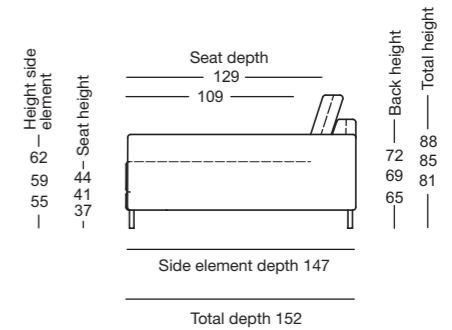

K-E-ARB NUVOLA/SB 126\*

K-E-ARB NUVOLA/SB 147\*

K-E-ARB NUVOLA/SB 168\*

\*These elements are only shown in the left version. They are also available in the right version.

	Side element narrow
K-EPT NUVOLA/SB 105*	
K-ARB NUVOLA/SB 105	
K-ARB NUVOLA/SB 126	
K-ARB NUVOLA/SB 147	
K-ARB NUVOLA/SB 168	
K-XL-ARB NUVOLA/SB 105	
K-UE-XL-ARB NUVOLA/SB 105	

	Side element wide
—	—
—	—
—	—
—	—
—	—
—	—
—	—
—	—

Side element long / narrow or wide

XL-Models; side element short / narrow or wide

#### // Coffee table

Dimensions: Height 35 cm:

› 80 x 80 cm:

Plate 1: 54 x 80 cm, Plate 2: 26 x 80 cm

› 120 x 80 cm:

Plate 1: 81 x 80 cm, Plate 2: 39 x 80 cm

› 140 x 100 cm:

Plate 1: 94 x 100 cm, Plate 2: 46 x 100 cm

#### // Side table

Dimensions:

› Solid wood: Height 45 cm: 80 x 39 cm

› Real stone veneer/glass:

Height 43 cm: 80 x 39 cm