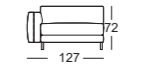

K-ASO NUVOLA/SB 105*