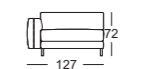

- // Seat heights options:
  - › 37 cm (only available with plastic base)
  - › 41 cm (only available with cast aluminium base)
  - › 44 cm (only available with cast aluminium base)
- // Cast foot metal, options:
  - › Smooth aluminium, powder-coated, matt:
    - RAL 9017 Traffic black
    - RAL 7022 Umbra grey
    - Marrone metallic
- // Plastic
  - ! Due to the way the furniture is designed, and its comfort level, some wrinkles and sitting pressure indentations are inevitable, even in top quality Rolf Benz upholstered furniture. All dimensions are approximate and may deviate by up to around 4 cm, or even more in individual cases where elements are connected.

K-ASO NUVOLA/SB 147\*

K-ASO NUVOLA/SB 168\*

K-ASO NUVOLA/SB 189\*

K-E-ASO NUVOLA/SB 168\*

K-E-ASO NUVOLA/SB 189\*

K-ASO-PSZ NUVOLA/SB 147\*

K-ASS-PSZ NUVOLA/SB 105\*

K-XL-ASO NUVOLA/SB 105\*

K-E-ARB NUVOLA/SB 126\*

K-E-ARB NUVOLA/SB 147\*

K-E-ARB NUVOLA/SB 168\*

\*These elements are only shown in the left version. They are also available in the right version.

	Side element narrow
K-EPT NUVOLA/SB 105*	
K-ARB NUVOLA/SB 105	
K-ARB NUVOLA/SB 126	
K-ARB NUVOLA/SB 147	
K-ARB NUVOLA/SB 168	
K-XL-ARB NUVOLA/SB 105	
K-UE-XL-ARB NUVOLA/SB 105	

#### // Coffee table

Dimensions: Height 35 cm:

› 80 x 80 cm:

Plate 1: 54 x 80 cm, Plate 2: 26 x 80 cm

› 120 x 80 cm:

Plate 1: 81 x 80 cm, Plate 2: 39 x 80 cm

› 140 x 100 cm:

Plate 1: 94 x 100 cm, Plate 2: 46 x 100 cm