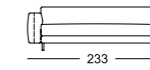

K-SOB NUVOLA/SB 189