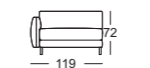

- // Seat heights options:
  - › 37 cm (only available with plastic base)
  - › 41 cm (only available with cast aluminium base)
  - › 44 cm (only available with cast aluminium base)
- // Cast foot metal, options:
  - › Smooth aluminium, powder-coated, matt:
    - RAL 9017 Traffic black
    - RAL 7022 Umbra grey
    - Marrone metallic
- // Plastic
  - ! Due to the way the furniture is designed, and its comfort level, some wrinkles and sitting pressure indentations are inevitable, even in top quality Rolf Benz upholstered furniture. All dimensions are approximate and may deviate by up to around 4 cm, or even more in individual cases where elements are connected.

K-ASO NUVOLA/SB 147\*

K-ASO NUVOLA/SB 168\*

K-ASO NUVOLA/SB 189\*

K-E-ASO NUVOLA/SB 168\*

K-E-ASO NUVOLA/SB 189\*

K-ASO-PSZ NUVOLA/SB 147\*

K-ASS-PSZ NUVOLA/SB 105\*

K-XL-ASO NUVOLA/SB 105\*

K-E-ARB NUVOLA/SB 126\*

K-E-ARB NUVOLA/SB 147\*

K-E-ARB NUVOLA/SB 168\*

\*These elements are only shown in the left version. They are also available in the right version.

	Side element narrow
K-EPT NUVOLA/SB 105*	
K-ARB NUVOLA/SB 105	
K-ARB NUVOLA/SB 126	
K-ARB NUVOLA/SB 147	
K-ARB NUVOLA/SB 168	
K-XL-ARB NUVOLA/SB 105	
K-UE-XL-ARB NUVOLA/SB 105	

#### // Coffee table

Dimensions: Height 35 cm:

› 80 x 80 cm:

Plate 1: 54 x 80 cm, Plate 2: 26 x 80 cm

› 120 x 80 cm:

Plate 1: 81 x 80 cm, Plate 2: 39 x 80 cm

› 140 x 100 cm:

Plate 1: 94 x 100 cm, Plate 2: 46 x 100 cm