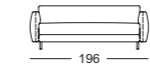

Side element narrow

K-SOB NUVOLA/SB 168