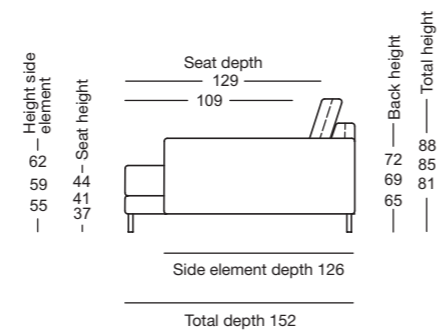

#### // Coffee table

Dimensions: Height 35 cm:

› 80 x 80 cm:

Plate 1: 54 x 80 cm, Plate 2: 26 x 80 cm

› 120 x 80 cm:

Plate 1: 81 x 80 cm, Plate 2: 39 x 80 cm

› 140 x 100 cm:

Plate 1: 94 x 100 cm, Plate 2: 46 x 100 cm

#### // Side table

Dimensions:

› Solid wood: Height 45 cm: 80 x 39 cm

› Real stone veneer/glass:

Height 43 cm: 80 x 39 cm

# Matching

---

Rolf Benz **987**

// Type: Storage table/interlocking table

Dimensions:

Height 35 or 38 cm: 103 x 40 cm

// Type: Shelving

Dimensions:

RAL 7022 umbra grey, RAL 9017 traffic black or Marrone metallic

Rolf Benz **8770**

// Coffee table/side table

// Dimensions:

› Height 40 cm: Ø 42 cm

› Height 30 cm: Ø 80 or 95 cm

// Top:

› Parsol glass grey or bronze; Optiwhite glass with painted underside: RAL 9017 traffic black, RAL 7022 umbra grey or Marrone metallic