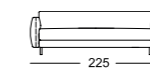

- // Seat heights options:
  - › 37 cm (only available with plastic base)
  - › 41 cm (only available with cast aluminium base)
  - › 44 cm (only available with cast aluminium base)
- // Cast foot metal, options:
  - › Smooth aluminium, powder-coated, matt:
    - RAL 9017 Traffic black
    - RAL 7022 Umbra grey
    - Marrone metallic
- // Plastic
  - ! Due to the way the furniture is designed, and its comfort level, some wrinkles and sitting pressure indentations are inevitable, even in top quality Rolf Benz upholstered furniture. All dimensions are approximate and may deviate by up to around 4 cm, or even more in individual cases where elements are connected.

K-ASO NUVOLA/SB 147\*

K-ASO NUVOLA/SB 168\*

K-ASO NUVOLA/SB 189\*

K-E-ASO NUVOLA/SB 168\*

K-E-ASO NUVOLA/SB 189\*

K-ASO-PSZ NUVOLA/SB 147\*

K-ASS-PSZ NUVOLA/SB 105\*

K-XL-ASO NUVOLA/SB 105\*

K-E-ARB NUVOLA/SB 126\*

K-E-ARB NUVOLA/SB 147\*

K-E-ARB NUVOLA/SB 168\*

\*These elements are only shown in the left version. They are also available in the right version.

	Side element narrow
K-EPT NUVOLA/SB 105*	
K-ARB NUVOLA/SB 105	
K-ARB NUVOLA/SB 126	
K-ARB NUVOLA/SB 147	
K-ARB NUVOLA/SB 168	
K-XL-ARB NUVOLA/SB 105	
K-UE-XL-ARB NUVOLA/SB 105	