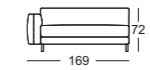

K-ASO NUVOLA/SB 147*