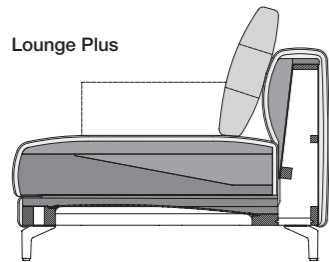

- // Wooden inner frame
- // Sprung base with steel shafts
- // **Seatcomfort „Lounge Plus“**
  Seat in high-quality cold foam, built up in coordinated layers of varying height and firmness, with a polyester nonwoven cover
- // **Seatcomfort „Lounge Deluxe“**
  Seat made of high-quality cold foam, built up in coordinated layers, covered with a mat consisting of 20 % viscose foam and 80 % microfibres and a non-woven polyester cover
- // Back pad made from polyurethane foam
- // Upholstery cover glued-on non-woven polyester
- // Back cover quilted with polyester fleece
- // Downy-soft back cushions worked into chambers with a filling of 100 % microfibres

- // Seat heights options:
  - › 37 cm (only available with plastic base)
  - › 41 cm (only available with cast aluminium base)
  - › 44 cm (only available with cast aluminium base)
- // Cast foot metal, options:
  - › Smooth aluminium, powder-coated, matt:
    - RAL 9017 Traffic black
    - RAL 7022 Umbra grey
    - Marrone metallic
- // Plastic
  - ! Due to the way the furniture is designed, and its comfort level, some wrinkles and sitting pressure indentations are inevitable, even in top quality Rolf Benz upholstered furniture. All dimensions are approximate and may deviate by up to around 4 cm, or even more in individual cases where elements are connected.

Lounge Deluxe