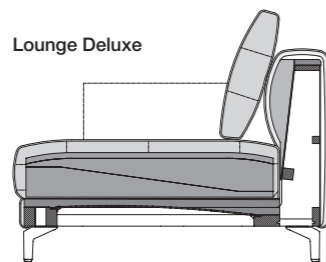

Lounge Deluxe