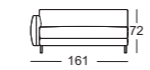

K-ASO NUVOLA/SB 147*