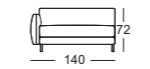

K-ASO NUVOLA/SB 126*