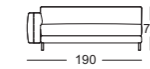

K-ASO NUVOLA/SB 168*