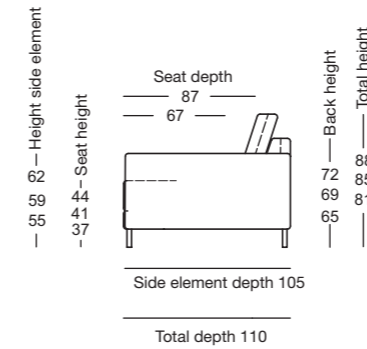

K-E-ARB NUVOLA/SB 126\*

K-E-ARB NUVOLA/SB 147\*

K-E-ARB NUVOLA/SB 168\*

\*These elements are only shown in the left version. They are also available in the right version.

	Side element narrow
K-EPT NUVOLA/SB 105*	
K-ARB NUVOLA/SB 105	
K-ARB NUVOLA/SB 126	
K-ARB NUVOLA/SB 147	
K-ARB NUVOLA/SB 168	
K-XL-ARB NUVOLA/SB 105	
K-UE-XL-ARB NUVOLA/SB 105	

	Side element wide
—	—
—	—
—	—
—	—
—	—
—	—
—	—
—	—

Side element long / narrow or wide

XL-Models; side element short / narrow or wide

#### // Coffee table

Dimensions: Height 35 cm:

› 80 x 80 cm:

Plate 1: 54 x 80 cm, Plate 2: 26 x 80 cm

› 120 x 80 cm:

Plate 1: 81 x 80 cm, Plate 2: 39 x 80 cm

› 140 x 100 cm:

Plate 1: 94 x 100 cm, Plate 2: 46 x 100 cm

#### // Side table

Dimensions:

› Solid wood: Height 45 cm: 80 x 39 cm

› Real stone veneer/glass:

Height 43 cm: 80 x 39 cm