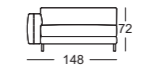

K-ASO NUVOLA/SB 126*