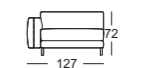

- // Seat heights options:
  - › 37 cm (only available with plastic base)
  - › 41 cm (only available with cast aluminium base)
  - › 44 cm (only available with cast aluminium base)
- // Cast foot metal, options:
  - › Smooth aluminium, powder-coated, matt:
    - RAL 9017 Traffic black
    - RAL 7022 Umbra grey
    - Marrone metallic
- // Plastic
  - ! Due to the way the furniture is designed, and its comfort level, some wrinkles and sitting pressure indentations are inevitable, even in top quality Rolf Benz upholstered furniture. All dimensions are approximate and may deviate by up to around 4 cm, or even more in individual cases where elements are connected.

K-ASO NUVOLA/SB 147\*

K-ASO NUVOLA/SB 168\*

K-ASO NUVOLA/SB 189\*

K-E-ASO NUVOLA/SB 168\*

K-E-ASO NUVOLA/SB 189\*

K-ASO-PSZ NUVOLA/SB 147\*

K-ASS-PSZ NUVOLA/SB 105\*

K-XL-ASO NUVOLA/SB 105\*

K-E-ARB NUVOLA/SB 126\*

K-E-ARB NUVOLA/SB 147\*

K-E-ARB NUVOLA/SB 168\*

\*These elements are only shown in the left version. They are also available in the right version.

	Side element narrow
K-EPT NUVOLA/SB 105*	
K-ARB NUVOLA/SB 105	
K-ARB NUVOLA/SB 126	
K-ARB NUVOLA/SB 147	
K-ARB NUVOLA/SB 168	
K-XL-ARB NUVOLA/SB 105	
K-UE-XL-ARB NUVOLA/SB 105	

#### // Coffee table

Dimensions: Height 35 cm:

› 80 x 80 cm:

Plate 1: 54 x 80 cm, Plate 2: 26 x 80 cm

› 120 x 80 cm:

Plate 1: 81 x 80 cm, Plate 2: 39 x 80 cm

› 140 x 100 cm:

Plate 1: 94 x 100 cm, Plate 2: 46 x 100 cm